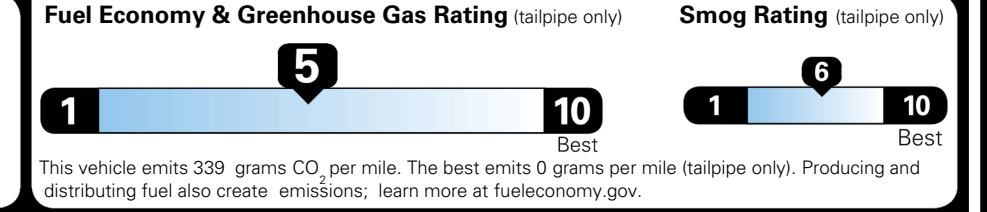

TOTAL ADDITIONAL WEIGHT: 7.5

EPA DOT Fuel Economy and Environment

Gasoline Vehicle

You spend \$1,000 more in fuel costs over 5 years compared to the average new vehicle.

Annual fuel cost \$1,900

Actual results will vary for many reasons, including driving conditions and how you drive and maintain your vehicle. The average new vehicle gets 29 MPG and costs \$8,500 to fuel over 5 years. Cost estimates are based on 15,000 miles per year at \$ 3.30 per gallon. MPGe is miles per gasoline gallon equivalent. Vehicle emissions are a significant cause of climate change and smog.