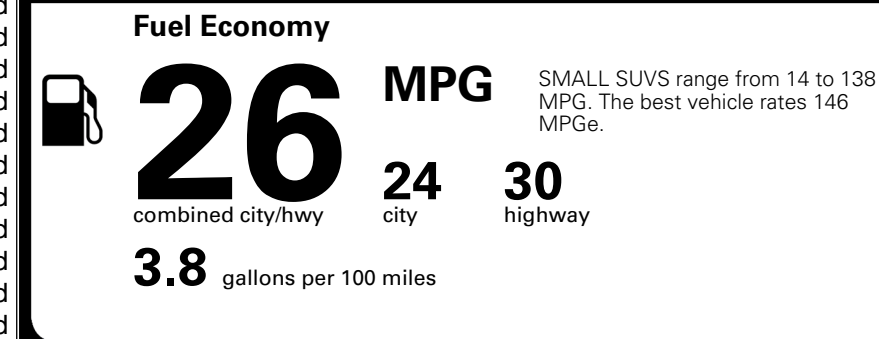

TOTAL ADDITIONAL WEIGHT: 7.5

EPA DOT Fuel Economy and Environment

Gasoline Vehicle

You spend \$1,000 more in fuel costs over 5 years compared to the average new vehicle.

Annual fuel cost \$1,900

Actual results will vary for many reasons, including driving conditions and how you drive and maintain your vehicle. The average new vehicle gets 29 MPG and costs \$8,500 to fuel over 5 years. Cost estimates are based on 15,000 miles per year at \$ 3.30 per gallon. MPGe is miles per gasoline gallon equivalent. Vehicle emissions are a significant cause of climate change and smog.