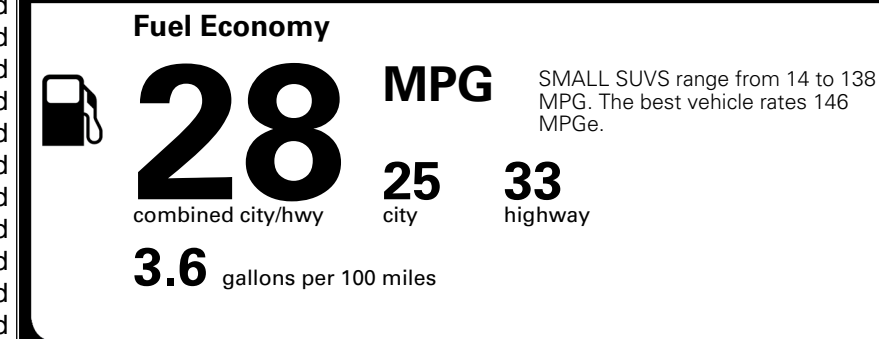

EPA DOT Fuel Economy and Environment