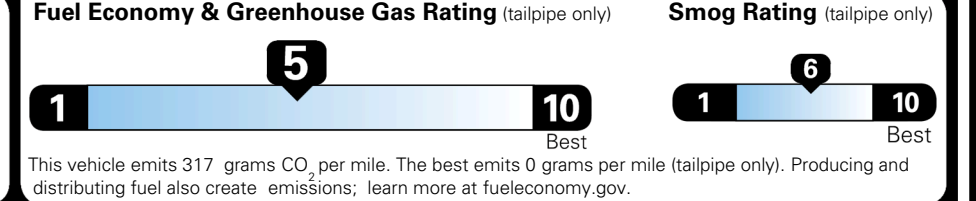

TOTAL ADDITIONAL WEIGHT: 7.5

EPA DOT Fuel Economy and Environment

Gasoline Vehicle

You spend \$250 more in fuel costs over 5 years compared to the average new vehicle.

Annual fuel cost \$1,750

Actual results will vary for many reasons, including driving conditions and how you drive and maintain your vehicle. The average new vehicle gets 29 MPG and costs \$8,500 to fuel over 5 years. Cost estimates are based on 15,000 miles per year at \$ 3.30 per gallon. MPGe is miles per gasoline gallon equivalent. Vehicle emissions are a significant cause of climate change and smog.