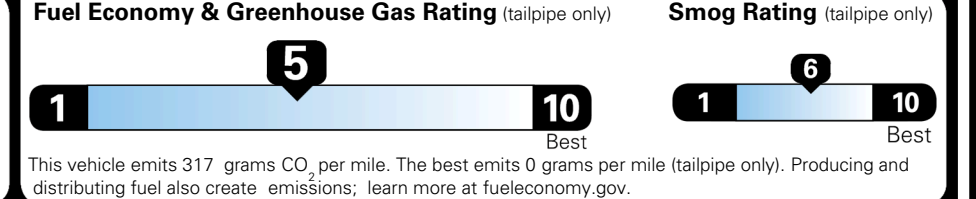

### EPA DOT Fuel Economy and Environment

Gasoline Vehicle

**You spend \$250 more in fuel costs over 5 years** compared to the average new vehicle.

**Annual fuel cost \$1,750**

Actual results will vary for many reasons, including driving conditions and how you drive and maintain your vehicle. The average new vehicle gets 29 MPG and costs \$8,500 to fuel over 5 years. Cost estimates are based on 15,000 miles per year at \$ 3.30 per gallon. MPGe is miles per gasoline gallon equivalent. Vehicle emissions are a significant cause of climate change and smog.