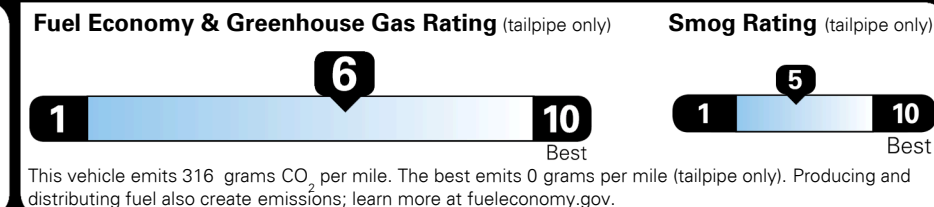

\$445.00
 Included
 \$1,000.00
 \$800.00
 \$155.00
 \$350.00
 \$115.00

MSRP INCLUDING OPTIONS

\$ 31,055.00

INLAND FREIGHT AND HANDLING

\$ 1,095.00

TOTAL MANUFACTURER'S SUGGESTED RETAIL PRICE ▶

\$ 32,150.00

TOTAL ADDITIONAL WEIGHT: 10.2

EPA DOT Fuel Economy and Environment

Gasoline Vehicle

You save \$0
 in fuel costs over 5 years compared to the average new vehicle.

Annual fuel cost \$1,600

Actual results will vary for many reasons, including driving conditions and how you drive and maintain your vehicle. The average new vehicle gets 28 MPG and costs \$8,000 to fuel over 5 years. Cost estimates are based on 15,000 miles per year at \$ 2.95 per gallon. MPGe is miles per gasoline gallon equivalent. Vehicle emissions are a significant cause of climate change and smog.