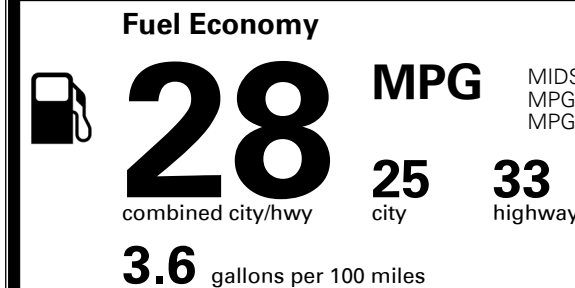

\$445.00
 Included
 \$1,000.00
 \$800.00
 \$155.00
 \$350.00
 \$115.00

MSRP INCLUDING OPTIONS

\$ 31,055.00

INLAND FREIGHT AND HANDLING

\$ 1,095.00

TOTAL MANUFACTURER'S SUGGESTED RETAIL PRICE ▶

\$ 32,150.00

TOTAL ADDITIONAL WEIGHT: 10.2

EPA DOT Fuel Economy and Environment

Gasoline Vehicle

You save \$0
 in fuel costs over 5 years compared to the average new vehicle.

Annual fuel cost \$1,600

Actual results will vary for many reasons, including driving conditions and how you drive and maintain your vehicle. The average new vehicle gets 28 MPG and costs \$8,000 to fuel over 5 years. Cost estimates are based on 15,000 miles per year at \$ 2.95 per gallon. MPGe is miles per gasoline gallon equivalent. Vehicle emissions are a significant cause of climate change and smog.