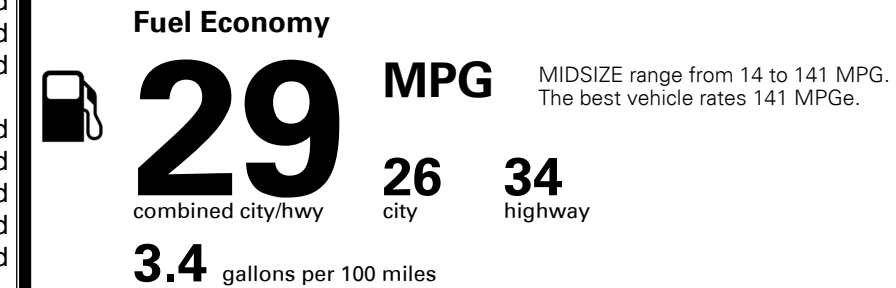

\$ 26,860.00

INLAND FREIGHT AND HANDLING

\$ 965.00

TOTAL MANUFACTURER'S SUGGESTED RETAIL PRICE ▶

\$ 27,825.00

When you purchase this vehicle, Kia America, Inc. collects personal information you provide to the dealership. For information on our collection and use of personal information and your rights, please see our Privacy policy on www.kia.com.

TOTAL ADDITIONAL WEIGHT: 13.8

EPA DOT Fuel Economy and Environment

Gasoline Vehicle

You save \$500
 in fuel costs over 5 years compared to the average new vehicle.

Annual fuel cost \$1,400

Actual results will vary for many reasons, including driving conditions and how you drive and maintain your vehicle. The average new vehicle gets 27 MPG and costs \$7,500 to fuel over 5 years. Cost estimates are based on 15,000 miles per year at \$ 2.70 per gallon. MPGe is miles per gasoline gallon equivalent. Vehicle emissions are a significant cause of climate change and smog.