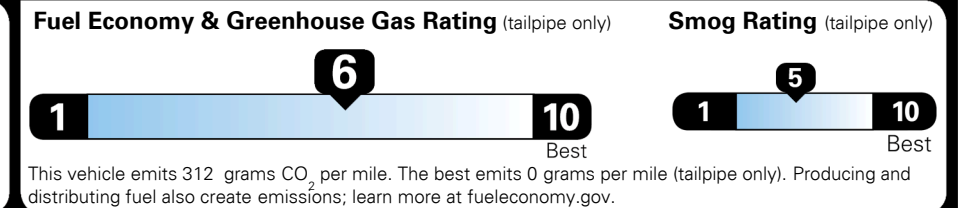

TOTAL ADDITIONAL WEIGHT: 13.8

EPA DOT Fuel Economy and Environment

Gasoline Vehicle

You save \$500
 in fuel costs over 5 years compared to the average new vehicle.

Annual fuel cost \$1,400

Actual results will vary for many reasons, including driving conditions and how you drive and maintain your vehicle. The average new vehicle gets 27 MPG and costs \$7,500 to fuel over 5 years. Cost estimates are based on 15,000 miles per year at \$ 2.70 per gallon. MPGe is miles per gasoline gallon equivalent. Vehicle emissions are a significant cause of climate change and smog.