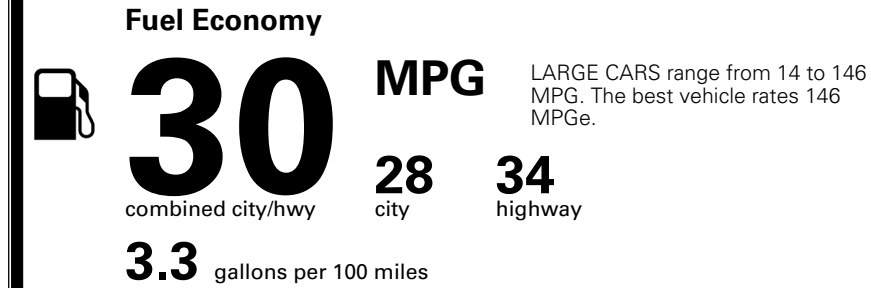

\$295.00
 \$2,100.00

\$190.00
 \$80.00

MSRP INCLUDING OPTIONS

\$ 28,655.00

INLAND FREIGHT AND HANDLING

\$ 1,245.00

TOTAL MANUFACTURER'S SUGGESTED RETAIL PRICE ▶

\$ 29,900.00

EPA DOT Fuel Economy and Environment

Gasoline Vehicle

You save \$250
 in fuel costs
 over 5 years
 compared to the
 average new vehicle.

Annual fuel cost
\$1,650

Actual results will vary for many reasons, including driving conditions and how you drive and maintain your vehicle. The average new vehicle gets 29 MPG and costs \$8,500 to fuel over 5 years. Cost estimates are based on 15,000 miles per year at \$ 3.30 per gallon. MPGe is miles per gasoline gallon equivalent. Vehicle emissions are a significant cause of climate change and smog.