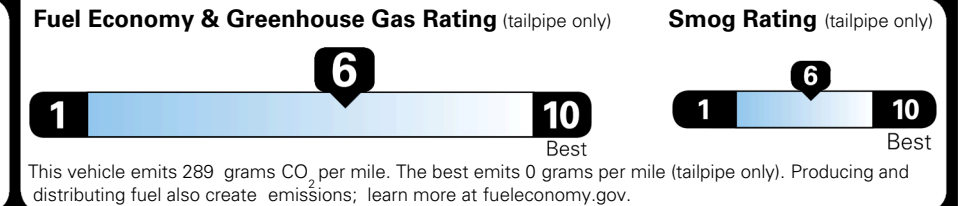

\$295.00
 \$2,100.00

\$190.00
 \$80.00

MSRP INCLUDING OPTIONS

\$ 28,655.00

INLAND FREIGHT AND HANDLING

\$ 1,245.00

TOTAL MANUFACTURER'S SUGGESTED RETAIL PRICE ▶

\$ 29,900.00

EPA DOT Fuel Economy and Environment

Gasoline Vehicle

You save \$250
 in fuel costs
 over 5 years
 compared to the
 average new vehicle.

Annual fuel cost
\$1,650

Actual results will vary for many reasons, including driving conditions and how you drive and maintain your vehicle. The average new vehicle gets 29 MPG and costs \$8,500 to fuel over 5 years. Cost estimates are based on 15,000 miles per year at \$ 3.30 per gallon. MPGe is miles per gasoline gallon equivalent. Vehicle emissions are a significant cause of climate change and smog.