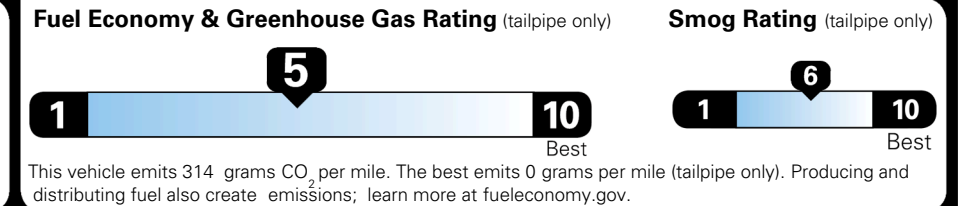

EPA DOT Fuel Economy and Environment

Gasoline Vehicle

You spend
\$250
 more in fuel costs
 over 5 years
 compared to the
 average new vehicle.

Annual fuel cost
\$1,750

Actual results will vary for many reasons, including driving conditions and how you drive and maintain your vehicle. The average new vehicle gets 29 MPG and costs \$8,500 to fuel over 5 years. Cost estimates are based on 15,000 miles per year at \$ 3.30 per gallon. MPGe is miles per gasoline gallon equivalent. Vehicle emissions are a significant cause of climate change and smog.