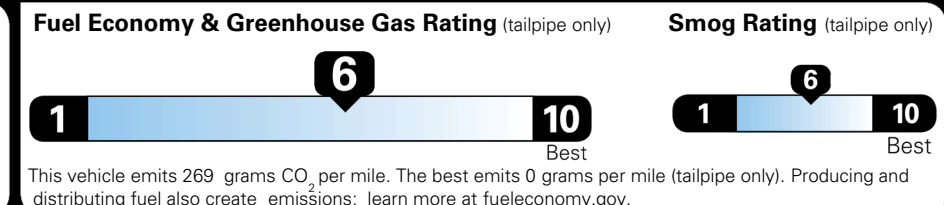

INLAND FREIGHT AND HANDLING \$ 1,245.00

TOTAL MANUFACTURER'S SUGGESTED RETAIL PRICE ▶ \$ 24,825.00

TOTAL ADDITIONAL WEIGHT: 11.4

*Additional terms and conditions apply.
 **Kia Connect may be currently unavailable for some Model Year 2022 and newer vehicles sold or purchased in Massachusetts; please see owners.kia.com for more information.
 NOTE: When you purchase this vehicle, Kia America, Inc. collects personal information you provide to the dealership. For information on our collection and use of personal information and your rights, please see our Privacy Policy on www.kia.com.

EPA DOT Fuel Economy and Environment

Gasoline Vehicle

You save \$1,000
 in fuel costs over 5 years compared to the average new vehicle.

Annual fuel cost \$1,500

Actual results will vary for many reasons, including driving conditions and how you drive and maintain your vehicle. The average new vehicle gets 29 MPG and costs \$8,500 to fuel over 5 years. Cost estimates are based on 15,000 miles per year at \$ 3.30 per gallon. MPGe is miles per gasoline gallon equivalent. Vehicle emissions are a significant cause of climate change and smog.