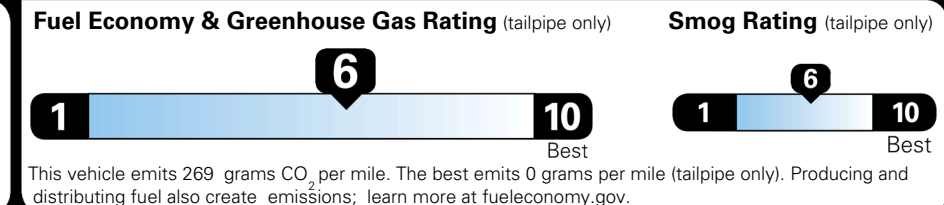

TOTAL ADDITIONAL WEIGHT: 11.4

EPA DOT Fuel Economy and Environment

Gasoline Vehicle

You save \$1,000
 in fuel costs over 5 years compared to the average new vehicle.

Annual fuel cost \$1,500

Actual results will vary for many reasons, including driving conditions and how you drive and maintain your vehicle. The average new vehicle gets 29 MPG and costs \$8,500 to fuel over 5 years. Cost estimates are based on 15,000 miles per year at \$ 3.30 per gallon. MPGe is miles per gasoline gallon equivalent. Vehicle emissions are a significant cause of climate change and smog.

fueleconomy.gov

Calculate personalized estimates and compare vehicles

GOVERNMENT 5-STAR SAFETY RATINGS

Overall Vehicle Score ★★★★★

Based on the combined rating of frontal, side and rollover. Should ONLY be compared to other vehicles of similar size and weight.