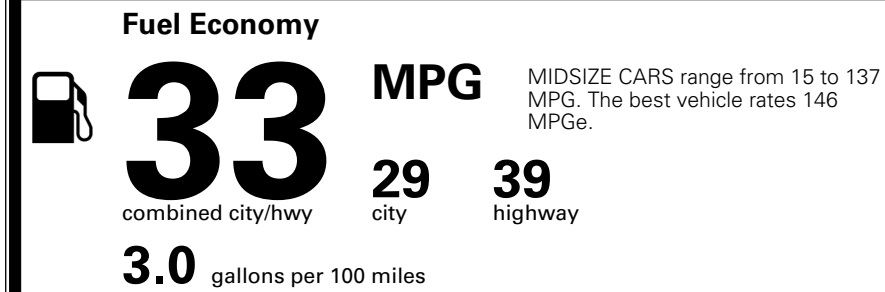

MSRP INCLUDING OPTIONS

\$ 23,975.00

INLAND FREIGHT AND HANDLING

\$ 1,245.00

TOTAL MANUFACTURER'S SUGGESTED RETAIL PRICE ▶

\$ 25,220.00

*Additional terms and conditions apply.
 **Kia Connect may be currently unavailable for some Model Year 2022 and newer vehicles sold or purchased in Massachusetts; please see owners.kia.com for more information.
 NOTE: When you purchase this vehicle, Kia America, Inc. collects personal information you provide to the dealership. For information on our collection and use of personal information and your rights, please see our Privacy Policy on www.kia.com.

TOTAL ADDITIONAL WEIGHT: 11.4

EPA DOT Fuel Economy and Environment

Gasoline Vehicle

You save \$1,000
 in fuel costs over 5 years compared to the average new vehicle.

Annual fuel cost \$1,500

Actual results will vary for many reasons, including driving conditions and how you drive and maintain your vehicle. The average new vehicle gets 29 MPG and costs \$8,500 to fuel over 5 years. Cost estimates are based on 15,000 miles per year at \$ 3.30 per gallon. MPGe is miles per gasoline gallon equivalent. Vehicle emissions are a significant cause of climate change and smog.